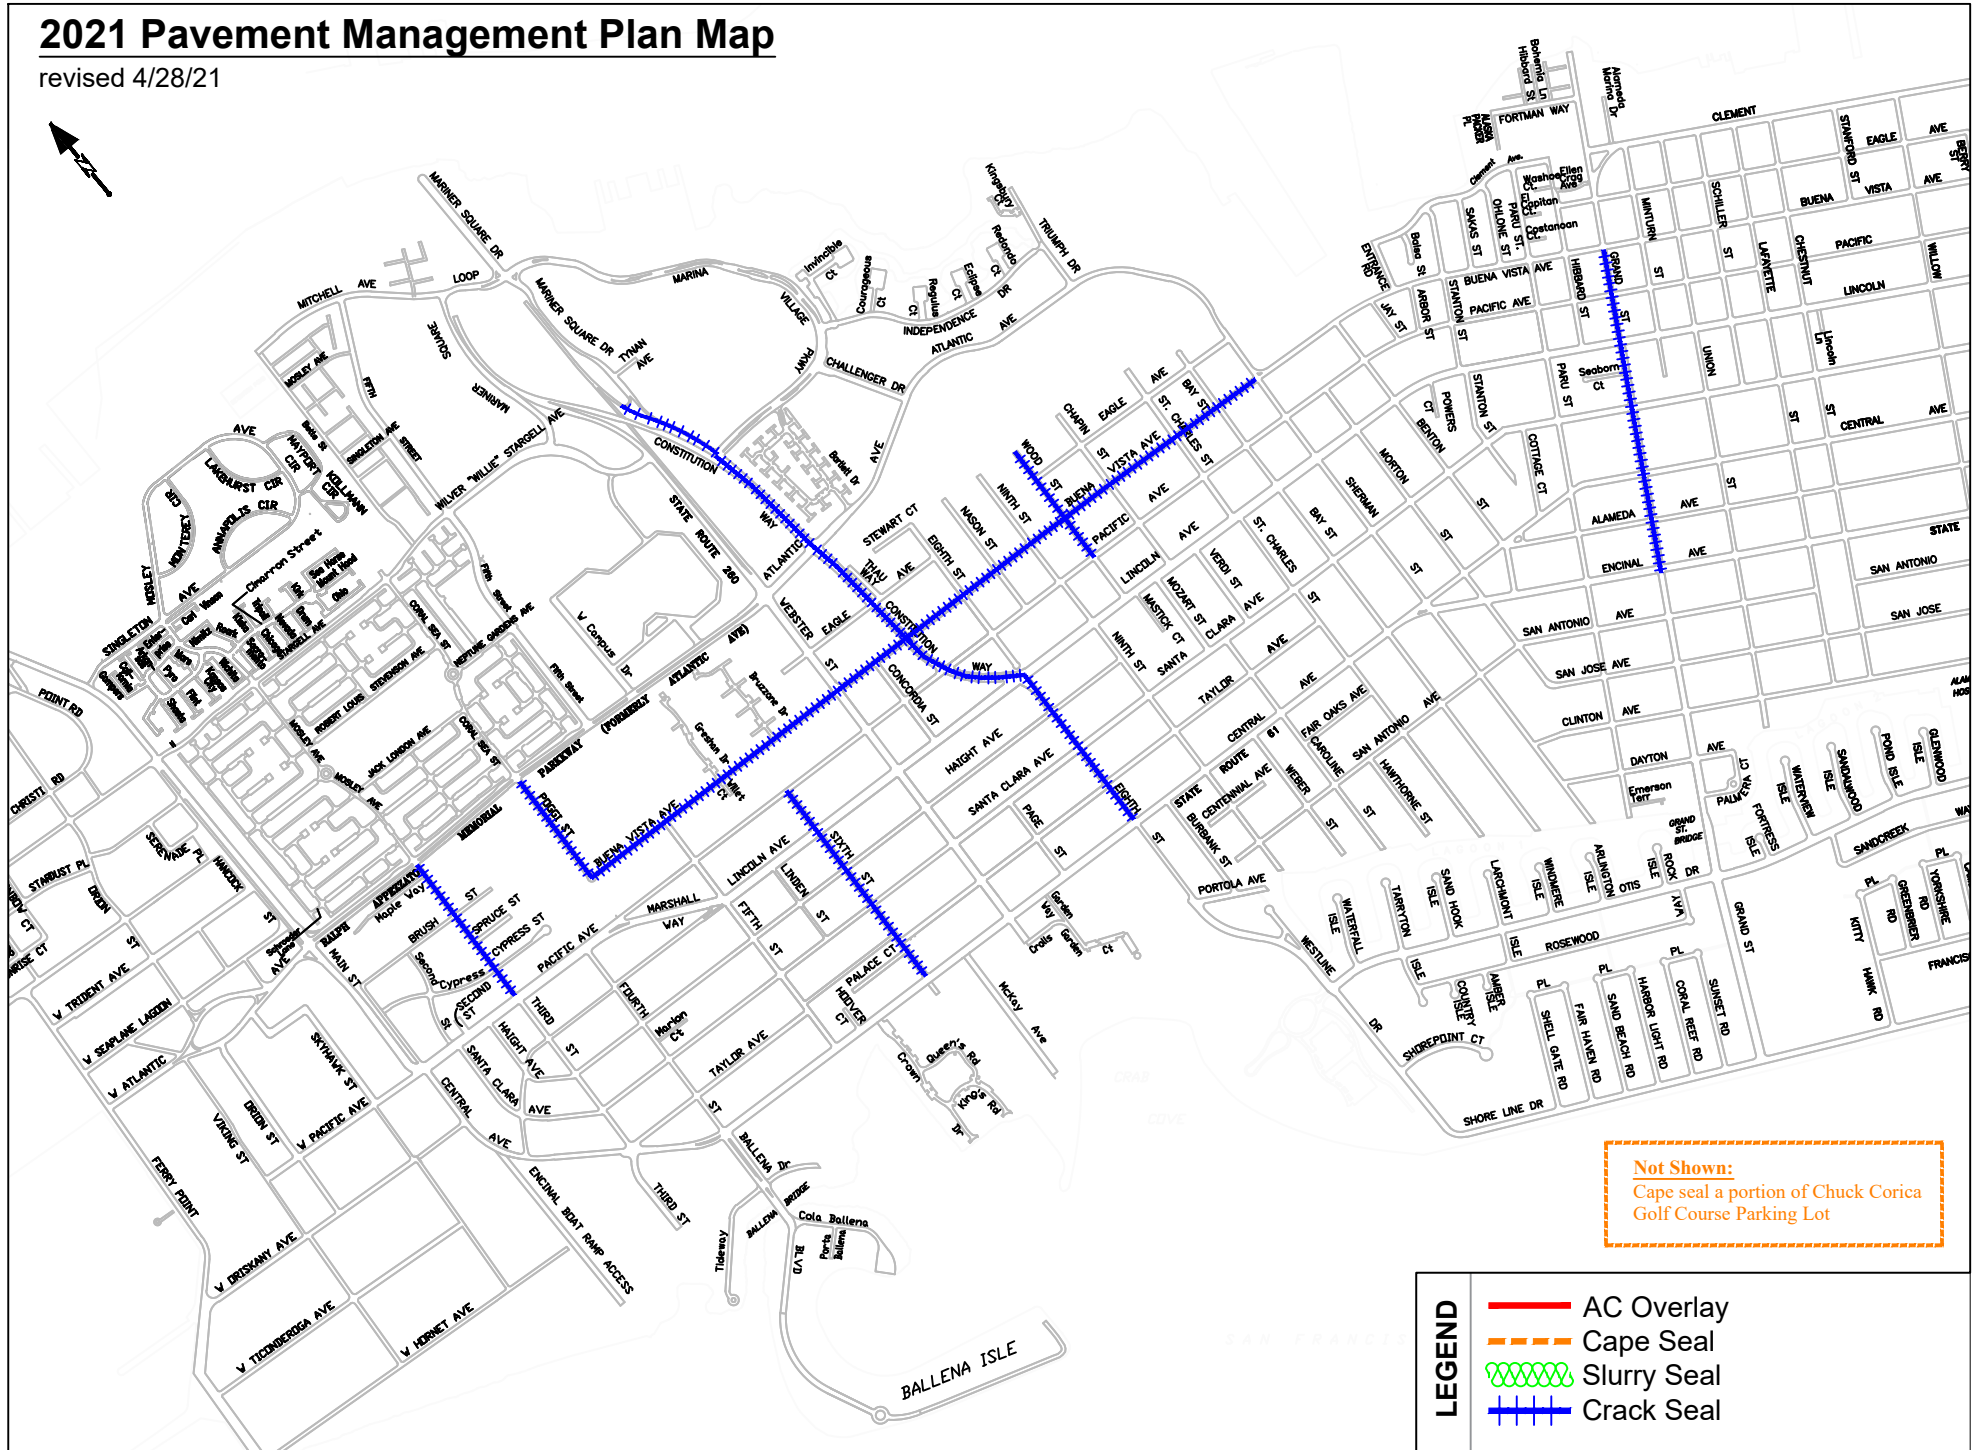

2021 Pavement Management Plan Map

revised 4/28/21

Not Shown:
Cape seal a portion of Chuck Corica
Golf Course Parking Lot

- LEGEND**
- AC Overlay
 - Cape Seal
 - Slurry Seal
 - Crack Seal